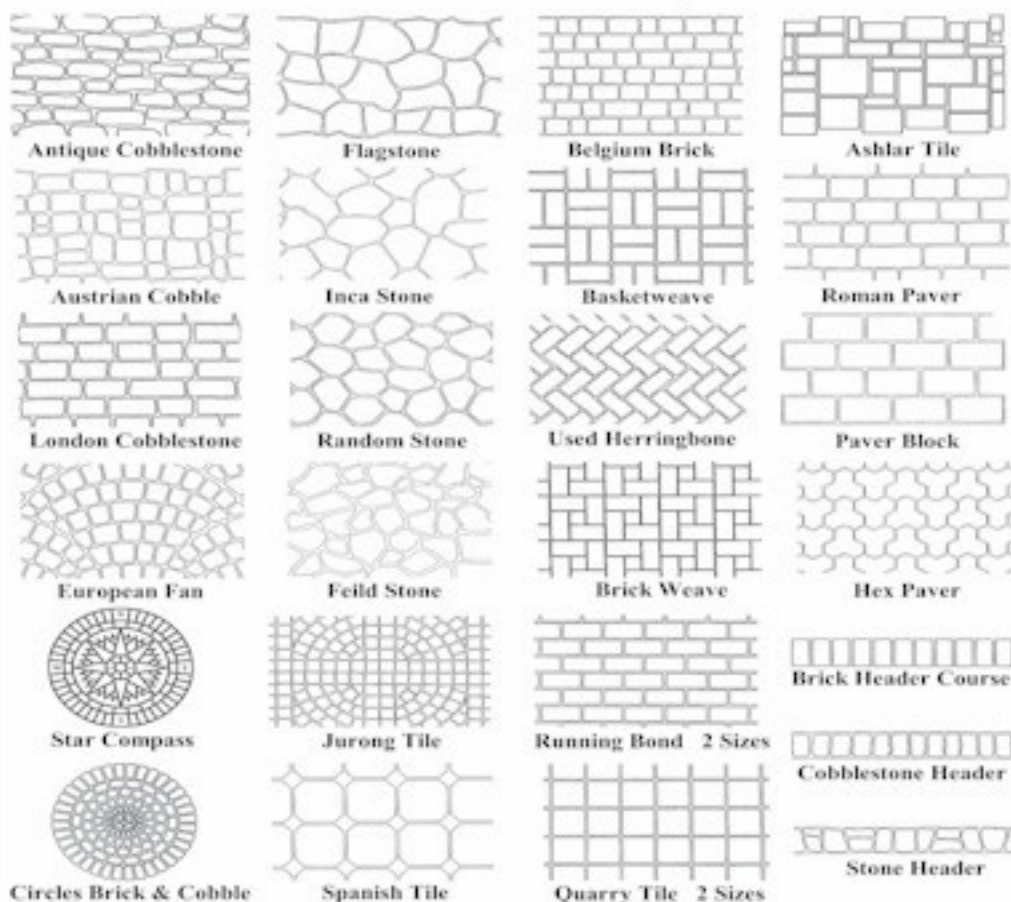

Industrial-Commercial-Residential-Driveways
Pool Decks-Patios-Walkways and more!